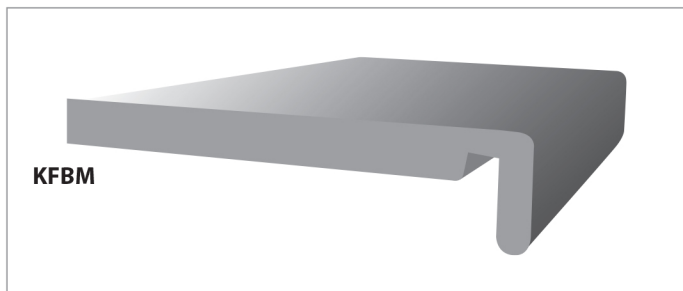

AQUACEL FOAM RANGE

KFBM - 16mm Square Fascia Board (100mm - 405mm)

All sizes are Internal

16mm Square Fascia & Accessories

		White		Woodgrain		Premium Woodgrain		Colours	
Product Code	Size	PK Qty	Price	Pk Qty	Price	Pk Qty	Price	Pk Qty	Price
KFBM100	100mm	2 x 5m		2 x 5m	N/A	2 x 5m	N/A	2 x 5m	N/A
KFBM150	150mm	2 x 5m		2 x 5m		2 x 5m	N/A	2 x 5m	N/A
KFBM175	175mm	2 x 5m		2 x 5m		2 x 5m	N/A	2 x 5m	
KFBM200	200mm	2 x 5m		2 x 5m		2 x 5m	N/A	2 x 5m	
KFBM225	225mm	2 x 5m		2 x 5m		2 x 5m	N/A	2 x 5m	
KFBM250	250mm	2 x 5m		2 x 5m		2 x 5m	N/A	2 x 5m	N/A
KFBM300	300mm	2 x 5m		2 x 5m		2 x 5m	N/A	2 x 5m	N/A
KFBM405	405mm	2 x 5m		2 x 5m		2 x 5m	N/A	2 x 5m	
KFBC	300mm 90° Corner	100		100		100		100	
KFBC600	600mm 90° Corner	50		50		50		50	N/A
KFBC135	300mm 135° Corner	100		100		100		100	N/A
KFBIC	300mm 90° Internal Corner	100		100		100		100	N/A
KFBJ	300mm Joint	100		100		100		100	
KFBJ600	600mm Joint	50		50		50		50	N/A
KFBCAP	250mm End Cap	100		100		100	N/A	100	
FIN1	Finial	100		100		100	N/A	100	

All sizes are Internal

AQUACEL FOAM RANGE

To indicate the product colour(s) required, the following code suffixes should be used:
 Colour Suffixes: BG - Black Woodgrain, LO - Sherwood Woodgrain,
 RW - Rosewood Woodgrain, WG - Mahogany Woodgrain, BL - Black and BR - Brown