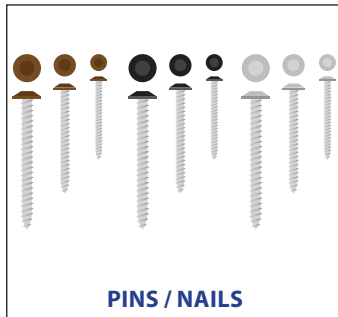

AQUACEL FOAM RANGE

KFBM - 16mm Square Fascia Board (100mm - 405mm)

All sizes are Internal

16mm Square Fascia & Accessories

		White		Woodgrain		Premium Woodgrain		Colours	
Product Code	Size	PK Qty	Price	Pk Qty	Price	Pk Qty	Price	Pk Qty	Price
KFBM100	100mm	2 x 5m		2 x 5m	N/A	2 x 5m	N/A	2 x 5m	N/A
KFBM150	150mm	2 x 5m		2 x 5m		2 x 5m	N/A	2 x 5m	N/A
KFBM175	175mm	2 x 5m		2 x 5m		2 x 5m	N/A	2 x 5m	
KFBM200	200mm	2 x 5m		2 x 5m		2 x 5m	N/A	2 x 5m	
KFBM225	225mm	2 x 5m		2 x 5m		2 x 5m	N/A	2 x 5m	
KFBM250	250mm	2 x 5m		2 x 5m		2 x 5m	N/A	2 x 5m	N/A
KFBM300	300mm	2 x 5m		2 x 5m		2 x 5m	N/A	2 x 5m	N/A
KFBM405	405mm	2 x 5m		2 x 5m		2 x 5m	N/A	2 x 5m	
KFBC	300mm 90° Corner	100		100		100		100	
KFBC600	600mm 90° Corner	50		50		50		50	N/A
KFBC135	300mm 135° Corner	100		100		100		100	N/A
KFBIC	300mm 90° Internal Corner	100		100		100		100	N/A
KFBJ	300mm Joint	100		100		100		100	
KFBJ600	600mm Joint	50		50		50		50	N/A
KFBCAP	250mm End Cap	100		100		100	N/A	100	
FIN1	Finial	100		100		100	N/A	100	

Polytop Pins/Nails available in: Black, Brown, White, Light Oak and Irish Oak

K/N/50	50mm	100 box		100 box	N/A	100 box		100 box	
K/N/65	65mm	100 box		100 box	N/A	100 box		100 box	

To indicate the product colour(s) required, the following code suffixes should be used:

Colour Suffixes: BG - Black Woodgrain, LO - Sherwood Woodgrain, RW - Rosewood Woodgrain, WG - Mahogany Woodgrain, BL - Black and BR - Brown, IO - Irish Oak, CG - Cream Woodgrain, WTG - White Woodgrain

All sizes are Internal

AQUACEL FOAM RANGE

To indicate the product colour(s) required, the following code suffixes should be used:
 Colour Suffixes: BG - Black Woodgrain, LO - Sherwood Woodgrain,
 RW - Rosewood Woodgrain, WG - Mahogany Woodgrain, BL - Black and BR - Brown