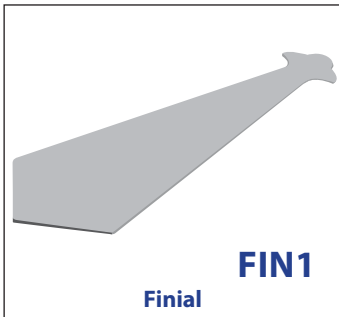

AQUACEL FOAM RANGE

KFBM - 16mm Square Fascia Board (100mm - 405mm)

All sizes are Internal

16mm Square Fascia & Accessories

		White		Woodgrain		Premium Woodgrain		Colours	
Product Code	Size	PK Qty	Price	Pk Qty	Price	Pk Qty	Price	Pk Qty	Price
KFBM100	100mm	2 x 5m		2 x 5m	N/A	2 x 5m	N/A	2 x 5m	N/A
KFBM150	150mm	2 x 5m		2 x 5m		2 x 5m	N/A	2 x 5m	N/A
KFBM175	175mm	2 x 5m		2 x 5m		2 x 5m	N/A	2 x 5m	
KFBM200	200mm	2 x 5m		2 x 5m		2 x 5m	N/A	2 x 5m	
KFBM225	225mm	2 x 5m		2 x 5m		2 x 5m	N/A	2 x 5m	
KFBM250	250mm	2 x 5m		2 x 5m		2 x 5m	N/A	2 x 5m	N/A
KFBM300	300mm	2 x 5m		2 x 5m		2 x 5m	N/A	2 x 5m	N/A
KFBM405	405mm	2 x 5m		2 x 5m		2 x 5m	N/A	2 x 5m	
KFBC	300mm 90° Corner	100		100		100		100	
KFBC600	600mm 90° Corner	50		50		50		50	N/A
KFBC135	300mm 135° Corner	100		100		100		100	N/A
KFBIC	300mm 90° Internal Corner	100		100		100		100	N/A
KFBJ	300mm Joint	100		100		100		100	
KFBJ600	600mm Joint	50		50		50		50	N/A
KFBCAP	250mm End Cap	100		100		100	N/A	100	
FIN1	Finial	100		100		100	N/A	100	