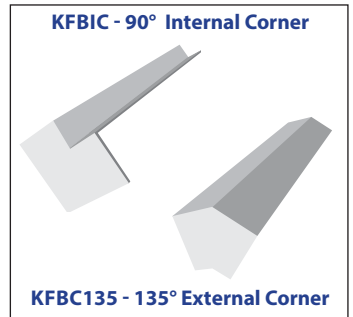

AQUACEL FOAM RANGE

KFBM - 16mm Square Fascia Board (100mm - 405mm)

All sizes are Internal

16mm Square Fascia & Accessories

		White		Woodgrain		Premium Woodgrain		Colours	
Product Code	Size	PK Qty	Price	Pk Qty	Price	Pk Qty	Price	Pk Qty	Price
KFBM100	100mm	2 x 5m		2 x 5m	N/A	2 x 5m	N/A	2 x 5m	N/A
KFBM150	150mm	2 x 5m		2 x 5m		2 x 5m	N/A	2 x 5m	N/A
KFBM175	175mm	2 x 5m		2 x 5m		2 x 5m	N/A	2 x 5m	
KFBM200	200mm	2 x 5m		2 x 5m		2 x 5m	N/A	2 x 5m	
KFBM225	225mm	2 x 5m		2 x 5m		2 x 5m	N/A	2 x 5m	
KFBM250	250mm	2 x 5m		2 x 5m		2 x 5m	N/A	2 x 5m	N/A
KFBM300	300mm	2 x 5m		2 x 5m		2 x 5m	N/A	2 x 5m	N/A
KFBM405	405mm	2 x 5m		2 x 5m		2 x 5m	N/A	2 x 5m	
KFBC	300mm 90° Corner	100		100		100		100	
KFBC600	600mm 90° Corner	50		50		50		50	N/A
KFBC135	300mm 135° Corner	100		100		100		100	N/A
KFBIC	300mm 90° Internal Corner	100		100		100		100	N/A
KFBJ	300mm Joint	100		100		100		100	
KFBJ600	600mm Joint	50		50		50		50	N/A
KFBCAP	250mm End Cap	100		100		100	N/A	100	
FIN1	Finial	100		100		100	N/A	100	

All sizes are internal

16mm Square Fascia & Accessories

Product Code	Size	White		Woodgrain		Colours	
		Pk Qty	Price	Pk Qty	Price	Pk Qty	Price
KFBC	300mm 90° Corner	100		100		100	
KFBC600	600mm 90° Corner	50		50		50	N/A
KFBC135	300mm 135° Corner	100		100		100	N/A
KFBIC	300mm 90° Int Corner	100		100		100	N/A
KFBJ	300mm Joint	100		100		100	
KFBJ600	600mm Joint	50		50		50	N/A
KFBCAP	250mm End Cap	100		100		100	
FIN1	Finial	100		100		100	