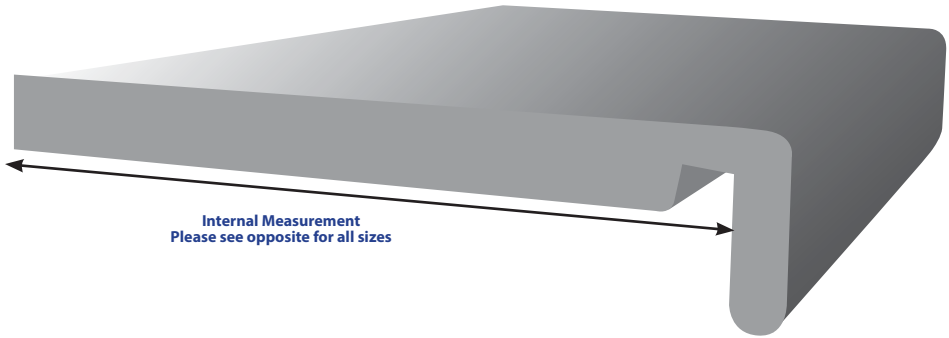

AQUACEL FOAM RANGE

KFBM - 16mm Square Fascia Board (100mm - 405mm)

All sizes are Internal

16mm Square Fascia & Accessories

		White		Woodgrain		Premium Woodgrain		Colours	
Product Code	Size	PK Qty	Price	Pk Qty	Price	Pk Qty	Price	Pk Qty	Price
KFBM100	100mm	2 x 5m		2 x 5m	N/A	2 x 5m	N/A	2 x 5m	N/A
KFBM150	150mm	2 x 5m		2 x 5m		2 x 5m	N/A	2 x 5m	N/A
KFBM175	175mm	2 x 5m		2 x 5m		2 x 5m	N/A	2 x 5m	
KFBM200	200mm	2 x 5m		2 x 5m		2 x 5m	N/A	2 x 5m	
KFBM225	225mm	2 x 5m		2 x 5m		2 x 5m	N/A	2 x 5m	
KFBM250	250mm	2 x 5m		2 x 5m		2 x 5m	N/A	2 x 5m	N/A
KFBM300	300mm	2 x 5m		2 x 5m		2 x 5m	N/A	2 x 5m	N/A
KFBM405	405mm	2 x 5m		2 x 5m		2 x 5m	N/A	2 x 5m	
KFBC	300mm 90° Corner	100		100		100		100	
KFBC600	600mm 90° Corner	50		50		50		50	N/A
KFBC135	300mm 135° Corner	100		100		100		100	N/A
KFBIC	300mm 90° Internal Corner	100		100		100		100	N/A
KFBJ	300mm Joint	100		100		100		100	
KFBJ600	600mm Joint	50		50		50		50	N/A
KFBCAP	250mm End Cap	100		100		100	N/A	100	
FIN1	Finial	100		100		100	N/A	100	